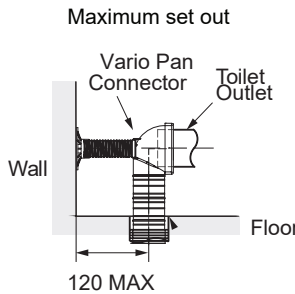

**S - Trap installation** Standard Vario pan connector Set out: 90 - 120mm.

**P - Trap installation** Set out: 185mm.

**Water Inlet** Top left rear entry or right / left pan side entry.

**WELS Rating** 4 star - 3.5L av. flush.

WELS RATING (4 Star 3.5L av. flush)

Product	With Slim seat option	With Wrap-Over seat option
Evora Rimless Back-To-Wall Toilet Suite	29483A-0	29484A-0

Rough In

Vario Standard Pan Connector (SKU#: 23965A-NA) S-trap Installation

Vario Long Adjustable Pan Connector \* (SKU#: 77837A-NA)

\* Vario long adjustable pan connector not supplied.

New Zealand  
 133 Diana Drive, Glenfield, Auckland, New Zealand  
 PO Box 100-146 NSMC, Auckland  
 Ph: 0800 100 382 Fax: 0800 66 44 88  
 www.Englefield.co.nz

All measurements shown are in millimetres. Sizes are approximate.