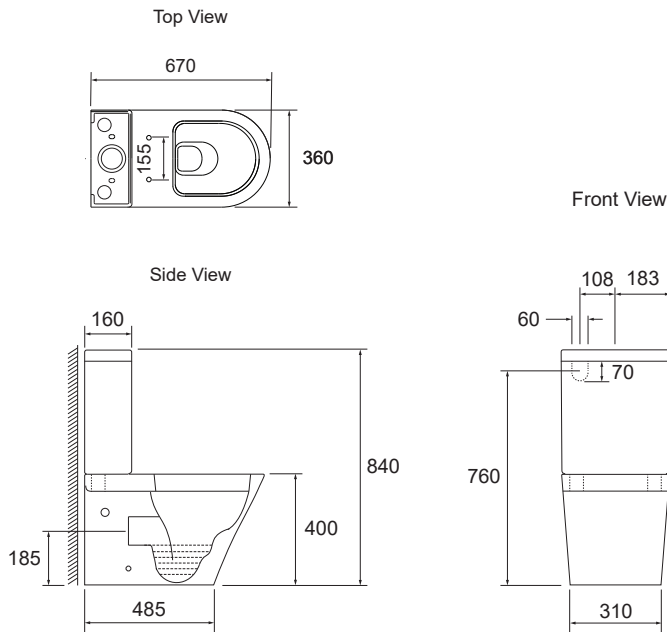

**S - Trap installation** Standard Vario pan connector Set out: 90 - 120mm.

**P - Trap installation** Set out: 185mm.

**Water Inlet** Top left rear entry or right / left pan side entry.

**WELS Rating** 4 star - 3.5L av. flush.

WELS RATING (4 Star 3.5L av. flush)

Product	With Slim seat option	With Wrap-Over seat option
Evora Rimless Back-To-Wall Toilet Suite	29483A-0	29484A-0

Rough In

Vario Standard Pan Connector (SKU#: 23965A-NA) S-trap Installation

All measurements shown are in millimetres. Sizes are approximate.