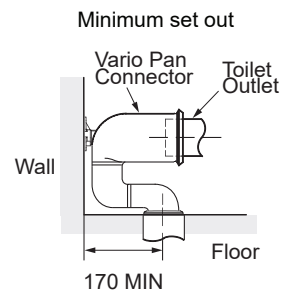

**S - Trap installation** Standard Vario pan connector Set out: 90 - 120mm.

**P - Trap installation** Set out: 185mm.

**Water Inlet** Top left rear entry or right / left pan side entry.

**WELS Rating** 4 star - 3.5L av. flush.

WELS RATING (4 Star 3.5L av. flush)

Product	With Slim seat option	With Wrap-Over seat option
Evora Rimless Back-To-Wall Toilet Suite	29483A-0	29484A-0

Rough In

Vario Standard Pan Connector (SKU#: 23965A-NA) S-trap Installation

Vario Long Adjustable Pan Connector \* (SKU#: 77837A-NA)

\* Vario long adjustable pan connector not supplied.

New Zealand  
 133 Diana Drive, Glenfield, Auckland, New Zealand  
 PO Box 100-146 NSMC, Auckland  
 Ph: 0800 100 382 Fax: 0800 66 44 88  
 www.Englefield.co.nz

All measurements shown are in millimetres. Sizes are approximate.