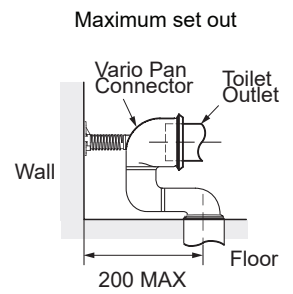

**S - Trap installation** Standard Vario pan connector Set out: 90 - 120mm.

**P - Trap installation** Set out: 185mm.

**Water Inlet** Top left rear entry or right / left pan side entry.

**WELS Rating** 4 star - 3.5L av. flush.

WELS RATING (4 Star 3.5L av. flush)

Product	With Slim seat option	With Wrap-Over seat option
Evora Rimless Back-To-Wall Toilet Suite	29483A-0	29484A-0

Rough In

Vario Standard Pan Connector (SKU#: 23965A-NA) S-trap Installation

Vario Long Adjustable Pan Connector \* (SKU#: 77837A-NA)

\* Vario long adjustable pan connector not supplied.

New Zealand  
 133 Diana Drive, Glenfield, Auckland, New Zealand  
 PO Box 100-146 NSMC, Auckland  
 Ph: 0800 100 382 Fax: 0800 66 44 88  
 www.Englefield.co.nz

All measurements shown are in millimetres. Sizes are approximate.