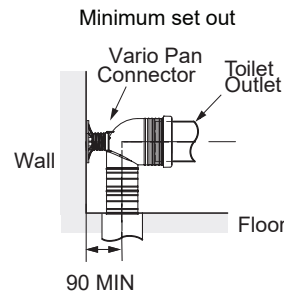

**S - Trap installation** Standard Vario pan connector Set out: 90 - 120mm.

**P - Trap installation** Set out: 185mm.

**Water Inlet** Top left rear entry or right / left pan side entry.

**WELS Rating** 4 star - 3.5L av. flush.

WELS RATING (4 Star 3.5L av. flush)

Product	With Slim seat option	With Wrap-Over seat option
Evora Rimless Back-To-Wall Toilet Suite	29483A-0	29484A-0

Rough In

Vario Standard Pan Connector (SKU#: 23965A-NA) S-trap Installation

Vario Long Adjustable Pan Connector \* (SKU#: 77837A-NA)

\* Vario long adjustable pan connector not supplied.

New Zealand  
 133 Diana Drive, Glenfield, Auckland, New Zealand  
 PO Box 100-146 NSMC, Auckland  
 Ph: 0800 100 382 Fax: 0800 66 44 88  
 www.Englefield.co.nz

All measurements shown are in millimetres. Sizes are approximate.