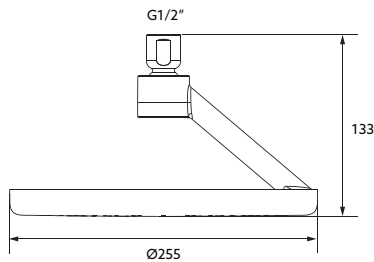

Polish Chrome - 26301T-E2-CP
Brushed Nickel - 26301T-E2-BN
Brushed Brass - 26301T-E2-2MB
Matte Black - 26301T-E2-BL