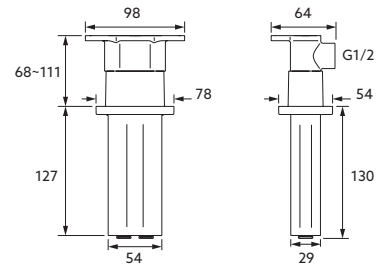

Statement Dual Function Rainhead - Deep Massage

Polish Chrome - 26295T-E-CP
 Brushed Nickel - 26295T-E-BN
 Brushed Brass - 26295T-E-2MB
 Matte Black - 26295T-E-BL

Statement Dual Function Ceiling Mount Rainhead Arm -127mm

Statement Dual Function Wall Mount Rainhead Arm -355mm

Polish Chrome - 26323T-CP
 Brushed Nickel - 26323T-BN
 Brushed Brass - 26323T-2MB
 Matte Black - 26323T-BL

Statement Dual Function Wall Mount Rainhead Arm -482mm