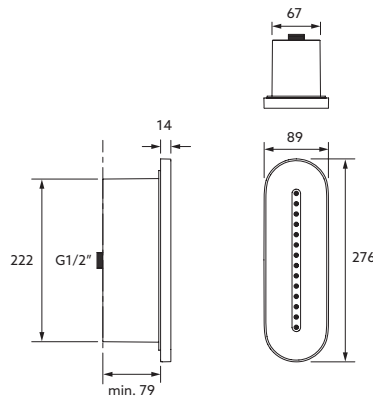

Selection C - Body Spray

Statement Iconic Dual Shower Arm

Polish Chrome - 26300T-E2-CP
Brushed Nickel - 26300T-E2-BN
Brushed Brass - 26300T-E2-2MB
Matte Black - 26300T-E2-BL

Installation notes:

1. All dimensions are in millimeters.
2. Optimum working pressure 300 ~ 500 kPa.
3. Inline filters should be used to protect tapware from debris that may be present within the plumbing.
4. All installations should comply with local plumbing codes and the relevant requirements of AS/NZS3500.