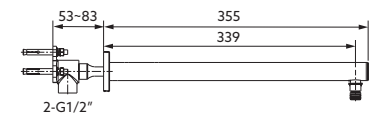

Polish Chrome - 26323T-CP
Brushed Nickel - 26323T-BN
Brushed Brass - 26323T-2MB
Matte Black - 26323T-BL