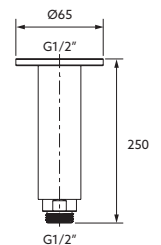

Polish Chrome - 15399T-B-CP
Brushed Nickel - 15399T-B-BN
Brushed Brass - 15399T-B-2MB
Matte Black - 15399T-B-BL