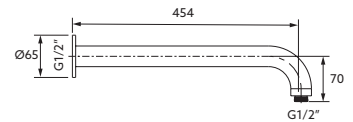

Polish Chrome - 15397T-B-CP
Brushed Nickel - 15397T-B-BN
Brushed Brass - 15397T-B-2MB
Matte Black - 15397T-B-BL