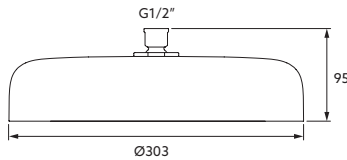

Selection A - Single Function Rainhead and Single Function Shower Arm

Statement Rainhead - Round

Polish Chrome - 26291T-E2-CP
 Brushed Nickel - 26291T-E2-BN
 Brushed Brass - 26291T-E2-2MB
 Matte Black - 26291T-E2-BL