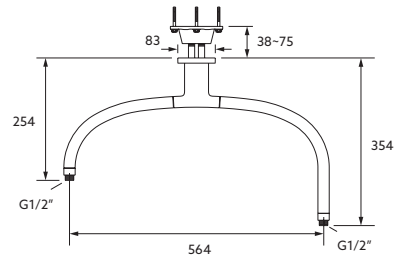

Polish Chrome - 26305T-CP
Brushed Nickel - 26305T-BN
Brushed Brass - 26305T-2MB
Matte Black - 26305T-BL