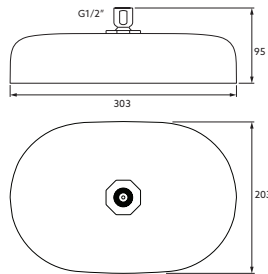

Polish Chrome - 26293T-E2-CP
Brushed Nickel - 26293T-E2-BN
Brushed Brass - 26293T-E2-2MB
Matte Black - 26293T-E2-BL