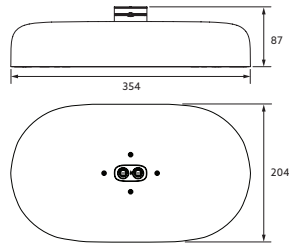

Statement Dual Function Rainhead - Deep Massage

Polish Chrome - 26295T-E-CP
 Brushed Nickel - 26295T-E-BN
 Brushed Brass - 26295T-E-2MB
 Matte Black - 26295T-E-BL

Statement Dual Function Ceiling Mount Rainhead Arm -127mm