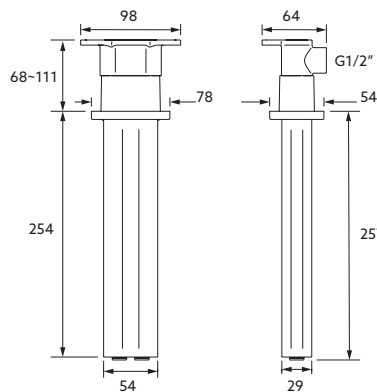

Statement Dual Function Rainhead - Deep Massage

Polish Chrome - 26295T-E-CP
 Brushed Nickel - 26295T-E-BN
 Brushed Brass - 26295T-E-2MB
 Matte Black - 26295T-E-BL

Statement Dual Function Ceiling Mount Rainhead Arm -127mm

Polish Chrome - 26325T-CP
 Brushed Nickel - 26325T-BN
 Brushed Brass - 26325T-2MB
 Matte Black - 26325T-BL

Statement Dual Function Ceiling Mount Rainhead Arm -254mm

Polish Chrome - 26326T-CP
 Brushed Nickel - 26326T-BN
 Brushed Brass - 26326T-2MB
 Matte Black - 26326T-BL

Statement Dual Function Wall Mount Rainhead Arm -355mm

Polish Chrome - 26323T-CP
 Brushed Nickel - 26323T-BN
 Brushed Brass - 26323T-2MB
 Matte Black - 26323T-BL

Statement Dual Function Wall Mount Rainhead Arm -482mm