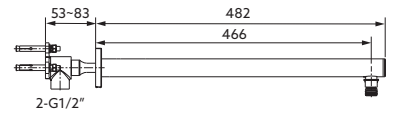

Statement Dual Function Wall Mount Rainhead Arm -355mm

Polish Chrome - 26323T-CP
 Brushed Nickel - 26323T-BN
 Brushed Brass - 26323T-2MB
 Matte Black - 26323T-BL

Statement Dual Function Wall Mount Rainhead Arm -482mm