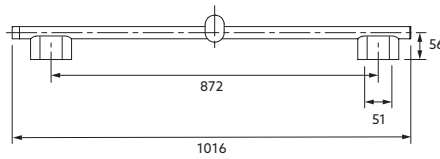

Statement Three-Function Handshower - Oblong

- Polish Chrome - 26284T-G-CP
- Brushed Nickel - 26284T-G-BN
- Brushed Brass - 26284T-G-2MB
- Matte Black - 26284T-G-BL

Selection B - Choose Slidebars or Handshower Holder

Statement Slidebar - 800mm

Polish Chrome - 26312T-CP  
 Brushed Nickel - 26312T-BN  
 Brushed Brass - 26312T-2MB  
 Matte Black - 26312T-BL

Statement Slidebar - 1000mm

Polish Chrome - 26313T-CP  
 Brushed Nickel - 26313T-BN  
 Brushed Brass - 26313T-2MB  
 Matte Black - 26313T-BL