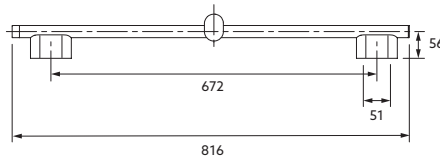

Selection B - Choose Slidebars or Handshower Holder

Polish Chrome - 26312T-CP
Brushed Nickel - 26312T-BN
Brushed Brass - 26312T-2MB
Matte Black - 26312T-BL