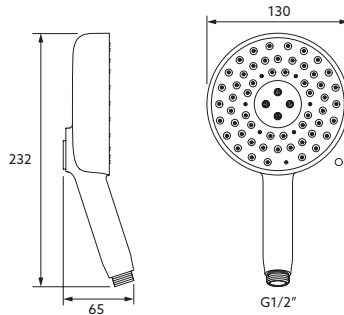

- Statement three-function round and oblong handshowers provide three spray experiences: Full Coverage with Katalyst technology, Deep Massage and Cloud.
- Full Coverage with Katalyst technology delivers a drenching spray experience, ideal for rinsing shampoo from hair.
- Deep Massage streams twist and swirl, targeting sore muscles to ease away aches.
- Cloud spray experience restores with a thick cloud of silky & super-fine water droplets.
- Adjustable slidebar supports a handshower at the desired height for a customized showering experience.
- MasterClean™ sprayface features an easy-to-clean surface that withstands mineral buildup.
- The 1.5 meter long, smooth & anti-kink shower hose helps reach target areas and easy to clean.
- The Statement wall mount handshower holder is designed to hold the handshower in position or pivot to adjust the angle of the spray.
- The Statement shower is available in 4 finish colours.
- The Statement shower is suitable for main pressure.
- The Statement shower complies with WELS 5 star rating.

Selection A - Choose Statement Handshowers

Statement Three-Function Handshower - Round

- Polish Chrome - 26282T-G-CP
- Brushed Nickel - 26282T-G-BN
- Brushed Brass - 26282T-G-2MB
- Matte Black - 26282T-G-BL

Statement Three-Function Handshower - Oblong

- Polish Chrome - 26284T-G-CP
- Brushed Nickel - 26284T-G-BN
- Brushed Brass - 26284T-G-2MB
- Matte Black - 26284T-G-BL

Selection B - Choose Slidebars or Handshower Holder

Statement Slidebar - 800mm

Polish Chrome - 26312T-CP  
 Brushed Nickel - 26312T-BN  
 Brushed Brass - 26312T-2MB  
 Matte Black - 26312T-BL

Statement Slidebar - 1000mm

Polish Chrome - 26313T-CP  
 Brushed Nickel - 26313T-BN  
 Brushed Brass - 26313T-2MB  
 Matte Black - 26313T-BL