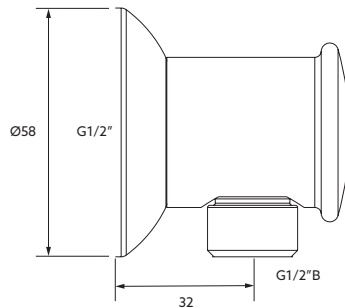

Selection C - Choose Statement Shower Accessories

Polish Chrome - 26365T-ZZ-CP
Brushed Nickel - 26365T-BN
Brushed Brass - 26365T-ZZ-2MB
Matte Black - 26365T-ZZ-BL