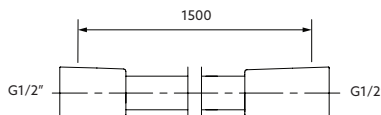

Shower Hose

Polish Chrome - 11628T-CP
Brushed Nickel - 11628T-BN
Brushed Brass - 11628T-2MB
Matte Black - 11628T-BL

Installation notes:

1. All dimensions are in millimeters.
2. Optimum working pressure 300 ~ 500 kPa.
3. Inline filters should be used to protect tapware from debris that may be present within the plumbing.
4. All installations should comply with local plumbing codes and the relevant requirements of AS/NZS3500.