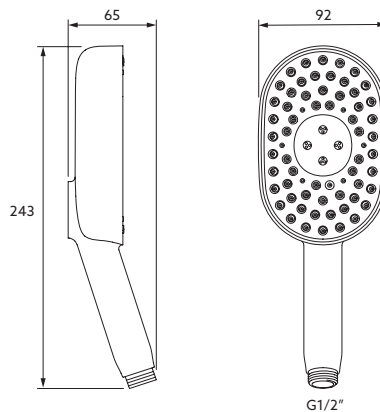

- Statement three-function round and oblong handshowers provide three spray experiences: Full Coverage with Katalyst technology, Deep Massage and Cloud.
- Full Coverage with Katalyst technology delivers a drenching spray experience, ideal for rinsing shampoo from hair.
- Deep Massage streams twist and swirl, targeting sore muscles to ease away aches.
- Cloud spray experience restores with a thick cloud of silky & super-fine water droplets.
- Adjustable slidebar supports a handshower at the desired height for a customized showering experience.
- MasterClean™ sprayface features an easy-to-clean surface that withstands mineral buildup.
- The 1.5 meter long, smooth & anti-kink shower hose helps reach target areas and easy to clean.
- The Statement wall mount handshower holder is designed to hold the handshower in position or pivot to adjust the angle of the spray.
- The Statement shower is available in 4 finish colours.
- The Statement shower is suitable for main pressure.
- The Statement shower complies with WELS 5 star rating.

Selection A - Choose Statement Handshowers

Statement Three-Function Handshower - Round

- Polish Chrome - 26282T-G-CP
- Brushed Nickel - 26282T-G-BN
- Brushed Brass - 26282T-G-2MB
- Matte Black - 26282T-G-BL

Statement Three-Function Handshower - Oblong

- Polish Chrome - 26284T-G-CP
- Brushed Nickel - 26284T-G-BN
- Brushed Brass - 26284T-G-2MB
- Matte Black - 26284T-G-BL

Selection B - Choose Slidebars or Handshower Holder

Statement Slidebar - 800mm

Polish Chrome - 26312T-CP  
 Brushed Nickel - 26312T-BN  
 Brushed Brass - 26312T-2MB  
 Matte Black - 26312T-BL

Statement Slidebar - 1000mm

Polish Chrome - 26313T-CP  
 Brushed Nickel - 26313T-BN  
 Brushed Brass - 26313T-2MB  
 Matte Black - 26313T-BL