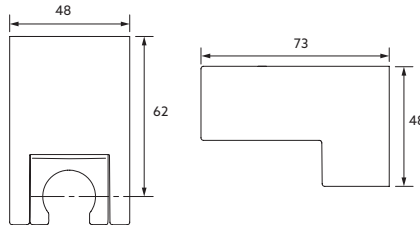

Polish Chrome - 26309T-CP
Brushed Nickel - 26309T-BN
Brushed Brass - 26309T-2MB
Matte Black - 26309T-BL