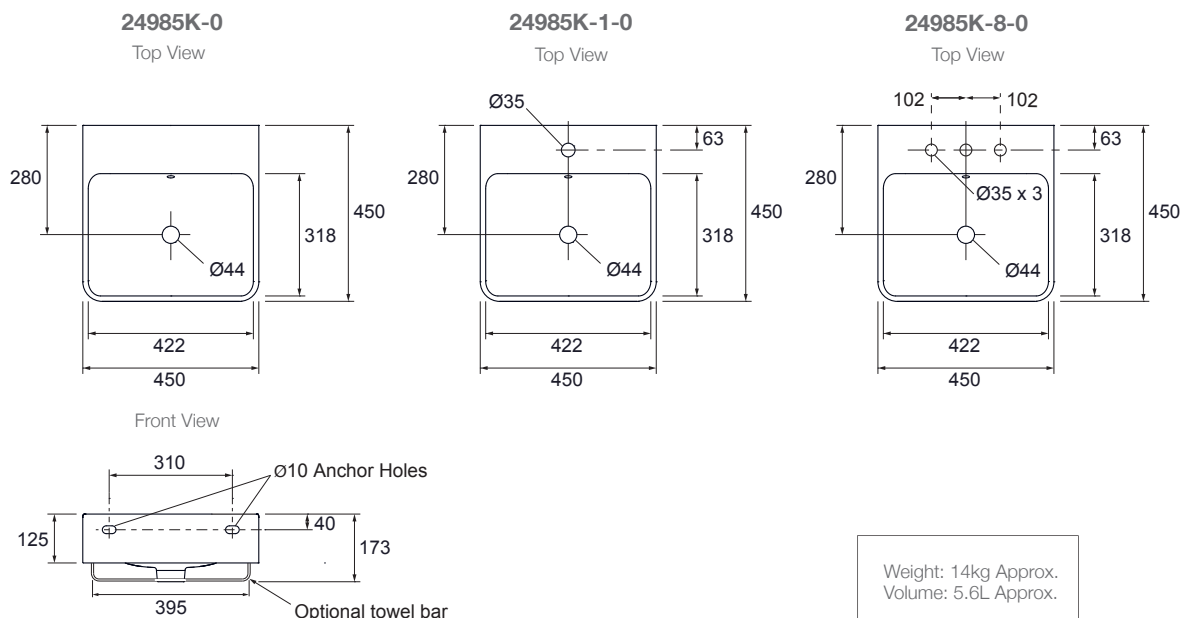

Technical Details**Installation Notes:**

- For best results, the walls must be square, plumb and level.
- Wall bracing recommended for timber stud wall installations.
- Requires DN32 waste with overflow (not supplied).