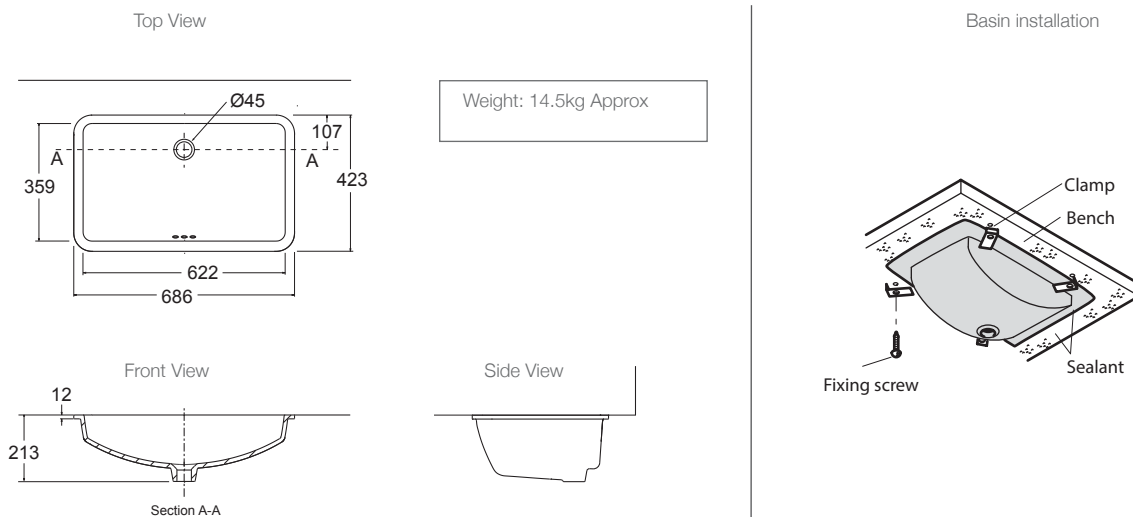

Product

- Ladena under counter basin 686 x 423mm

Kohler Code

76509K-0

**Included Components**

- Bench top cutting template
- Bench fixing clamp accessory pack

Features

- Under counter installation
- Large bowl area
- Overflow outlet

Material

- Vitreous china
- Colour: white

Technical Details**Installation Notes:**

- To install, a hole must first be made in the bench top using the template (supplied). Flexible silicone sealant (not supplied) is then applied to the top side of the basin and clamps (supplied) are used to fix the basin to the underside of the bench.