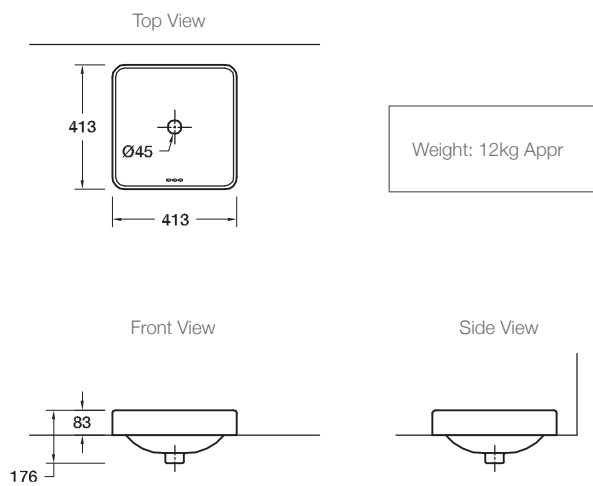

**Product**

- Forefront square 413mm countertop basin
- Forefront square vessel, W/O faucet deck

**Kohler Code**

2661X-0  
2661X-NSG

**Included Components**

- Bench top cutting template
- Chrome overflow cover

**Technical Details****Installation Notes:**

- Allow a minimum of 50mm from the wall for easy cleaning.
- A hole for the basin needs to be made in the bench top (please refer to cutting template).
- The basin is fixed to the bench top using the appropriate silicone sealant (not supplied).