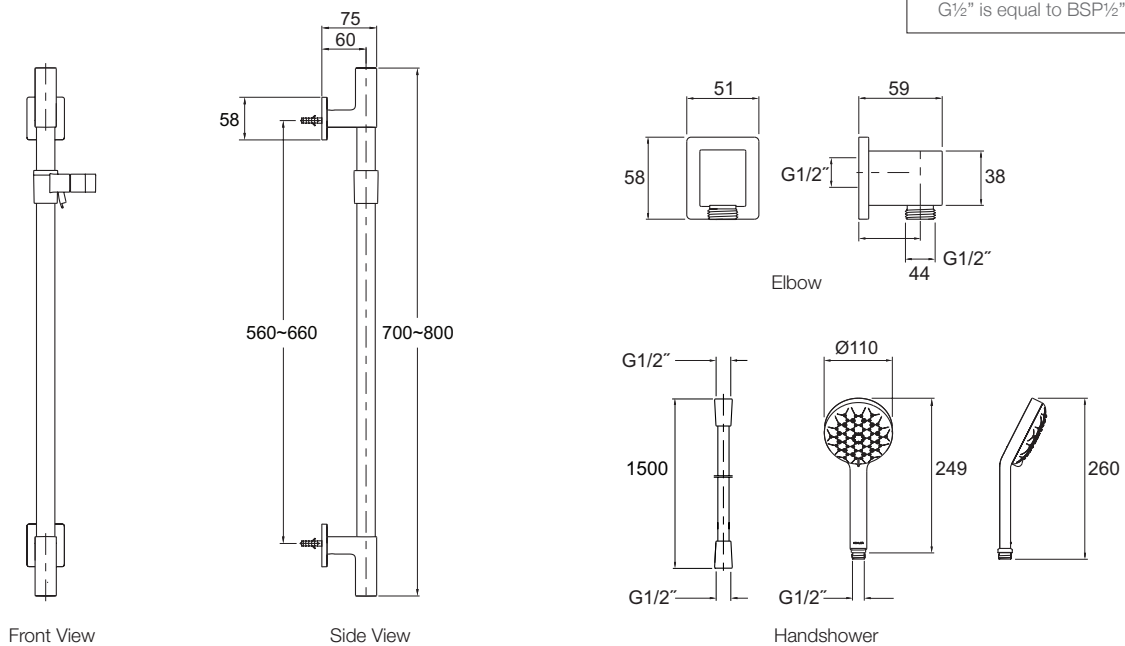

Product

- Renew® geometric slide shower

Kohler Code

76881T-E-CP

Included Components

- Shower head
- Wall bracket & slidebar
- Elbow

Features

- Polished chrome
- Multi-function shower head
- Wall mounted
- Suitable for mains pressure
- KOHLER finishes resist tarnishing and corrosion

WELS RATING
(3 Star 9.0 Litres / min)

Related Products

- Renew® organic slide shower

Technical Details

Installation Notes:

- Wall elbow G1/2" female thread.
- Optimum working pressure 300-500 kPa.
- Maximum pressure 500 kPa.
- Inline filters should be used to protect tapware from debris that may be present within the plumbing.