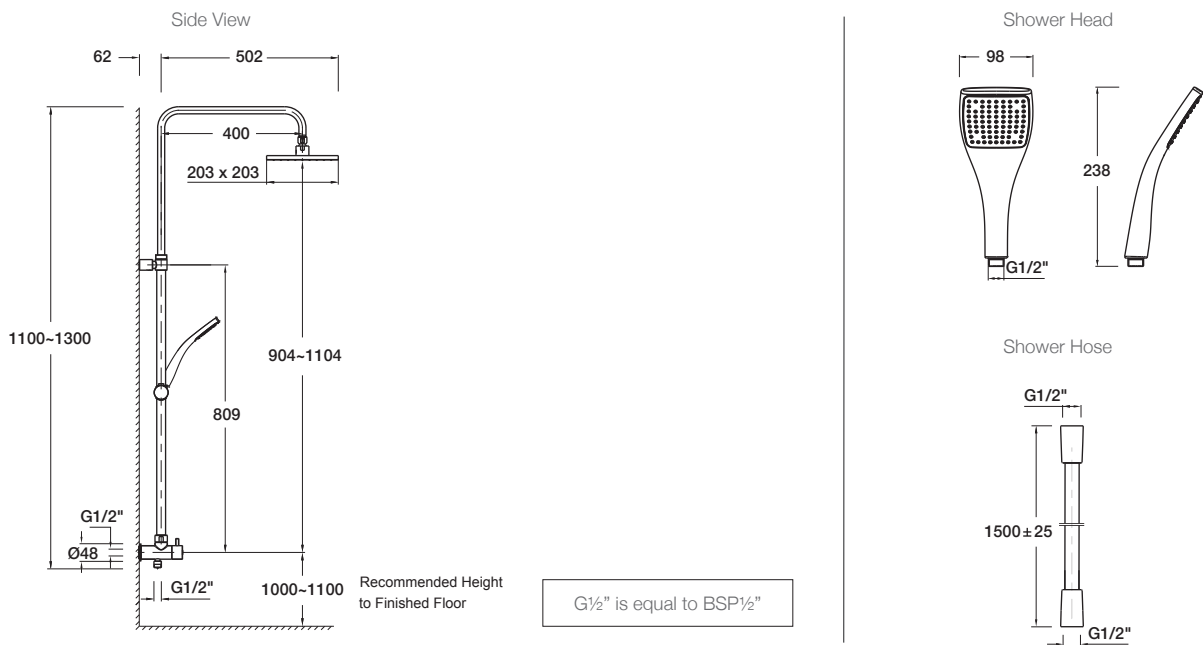

Product

- Rain Duet shower column with square head

Mico Code

621616

Kohler Code

8943A-CP

Included Components

- Shower head
- Shower column with diverter
- 1.5m hose
- Handshower

Features

- Catalyst Spray Technology delivers a luxurious and drenching 'rain' experience
- Divert between handshower and overhead shower
- Polished chrome
- Suitable for mains pressure
- KOHLER finishes resist tarnishing and corrosion

WELS RATING
(3 Star 9 Litres / min)

Related Products

- Rain Duet shower

Technical Details

Installation Notes:

- G1/2" female thread wall elbow inlet.
- Optimum working pressure 300-500 kPa.
- Inline filters should be used to protect tapware from debris that may be present within the plumbing.