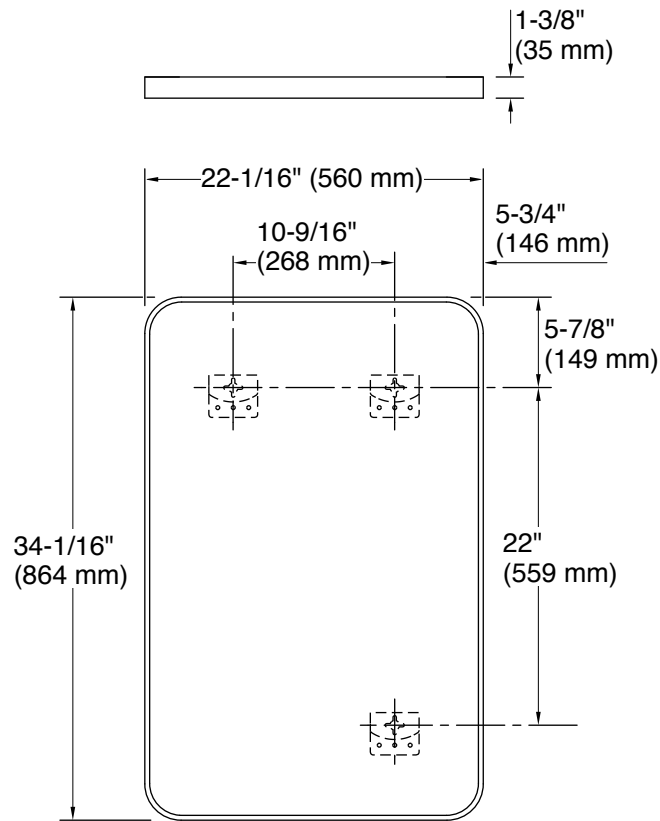

### Technical Information

All product dimensions are nominal.

Mirror type: Wall-mount