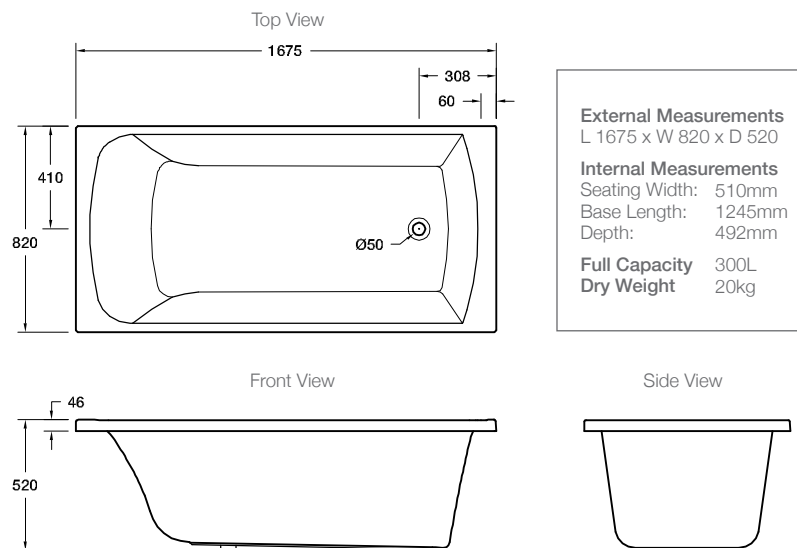

Product

- Patio 1675mm drop-in bath

Kohler Code

18227A-0

Features

- Drop-in acrylic bath (fully reinforced)
- Also available as an 1800mm drop-in bath

Optional Accessories

- Tapware

Related Products

- Patio baths

Technical Details

Installation Notes:

- Floor must provide support for a minimum of 400kg and must be level.
- 40mm waste (not supplied) is required.