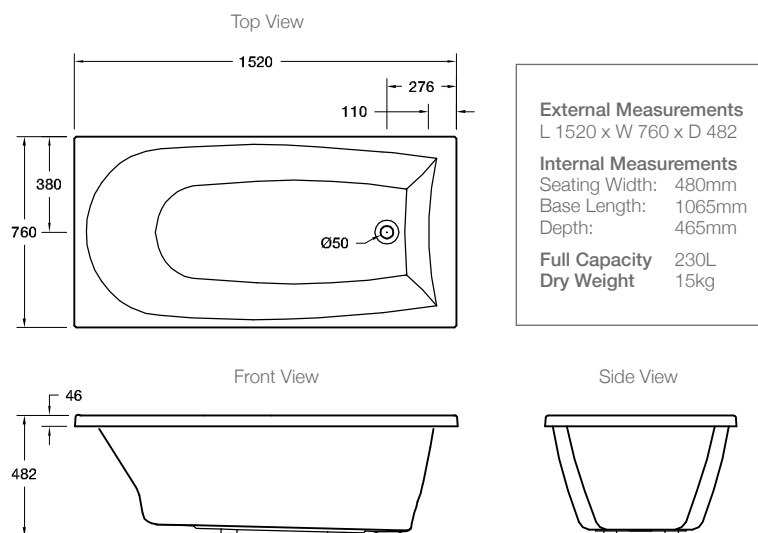

Product

- Odeon 1520mm drop-in bath

Kohler Code

18221A-0

Features

- Drop-in acrylic bath (fully reinforced)
- Also available as a 1670mm drop-in bath
- Upstand / tiling bead

Optional Accessories

- Tapware

Related Products

- Odeon basins
- Odeon toilets
- Odeon baths

Technical Details

Installation Notes:

- Floor must provide support for a minimum of 400kg and must be level.
- 40mm waste (not supplied) is required.