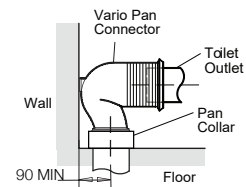

- Dual flush (4.5/3L).
- Water entry: Top left rear entry.
- P-trap set out height: 185mm.
- S-trap set out:
  - Standard: 90mm - 140mm (with vario pan connector 12503A-NA supplied).
  - Optional: 160mm - 280 mm (with long adjustable vario pan connector, 77837A-NA - not supplied).
- Rimless pan design.
- Vitreous china.
- Optional Slim or Elite seat.

**Technical Details**

Vario pan connector S-trap installation

Minimum set out

Maximum set out

\*Note: Set outs between 160-280mm are achievable with the Long Adjustable Vario Connector 77837A-NA (not supplied).

**Installation Notes:**

- Water supply pressure range: 137 kPa - 500 kPa.
- Can be installed as a P-trap using a straight connector (not supplied) or as an S-trap using the Vario connector (supplied) along with the 20mm offset pan collar (supplied).
- Top left rear entry water supply hose is supplied.