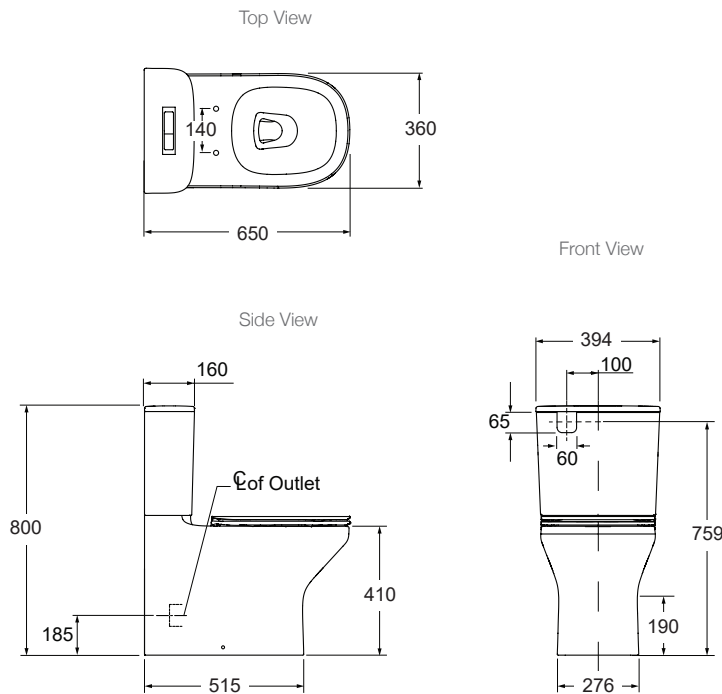

**Product**

- ModernLife back to wall toilet suite with slim seat
- ModernLife back to wall toilet suite with Elite Seat

**Kohler Code**

78469A-0  
77766A-0

**Included Components**

- ModernLife toilet pan.
- ModernLife toilet cistern 4.5/3L.
- ModernLife Quiet Close™ toilet seat.
- Vario pan connector.
- Offset pan collar (20mm).
- Floor fixing kit.

- Dual flush (4.5/3L).
- Water entry: Top left rear entry.
- P-trap set out height: 185mm.
- S-trap set out:
  - Standard: 90mm - 140mm (with vario pan connector 12503A-NA supplied).
  - Optional: 160mm - 280 mm (with long adjustable vario pan connector, 77837A-NA - not supplied).
- Rimless pan design.
- Vitreous china.
- Optional Slim or Elite seat.

**Technical Details**

Vario pan connector S-trap installation

Minimum set out

Maximum set out

\*Note: Set outs between 160-280mm are achievable with the Long Adjustable Vario Connector 77837A-NA (not supplied).

**Installation Notes:**

- Water supply pressure range: 137 kPa - 500 kPa.
- Can be installed as a P-trap using a straight connector (not supplied) or as an S-trap using the Vario connector (supplied) along with the 20mm offset pan collar (supplied).
- Top left rear entry water supply hose is supplied.