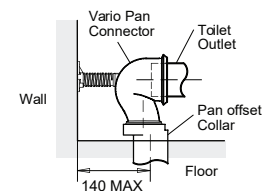

- Dual flush (4.5/3L).
- Water entry: Top left rear entry.
- P-trap set out height: 185mm.
- S-trap set out:
  - Standard: 90mm - 140mm (with vario pan connector 12503A-NA supplied).
  - Optional: 160mm - 280 mm (with long adjustable vario pan connector, 77837A-NA - not supplied).
- Rimless pan design.
- Vitreous china.
- Optional Slim or Elite seat.

**Technical Details**

Vario pan connector S-trap installation

Minimum set out

Maximum set out

\*Note: Set outs between 160-280mm are achievable with the Long Adjustable Vario Connector 77837A-NA (not supplied).

**Installation Notes:**

- Water supply pressure range: 137 kPa - 500 kPa.
- Can be installed as a P-trap using a straight connector (not supplied) or as an S-trap using the Vario connector (supplied) along with the 20mm offset pan collar (supplied).
- Top left rear entry water supply hose is supplied.