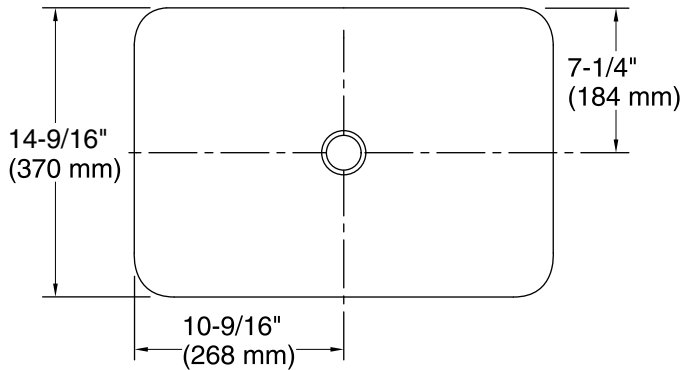

Dutchmaster Midnight Floral™ Carillon® Rectangle Bathroom Sink

Standard Installation