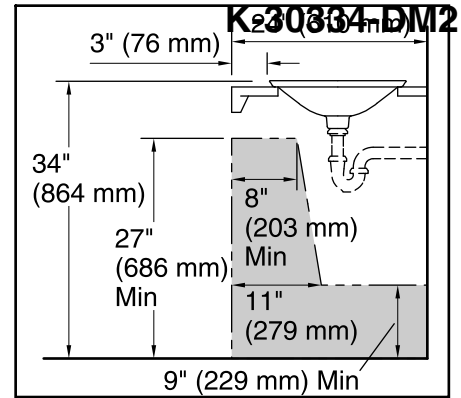

Recommended ADA Installation