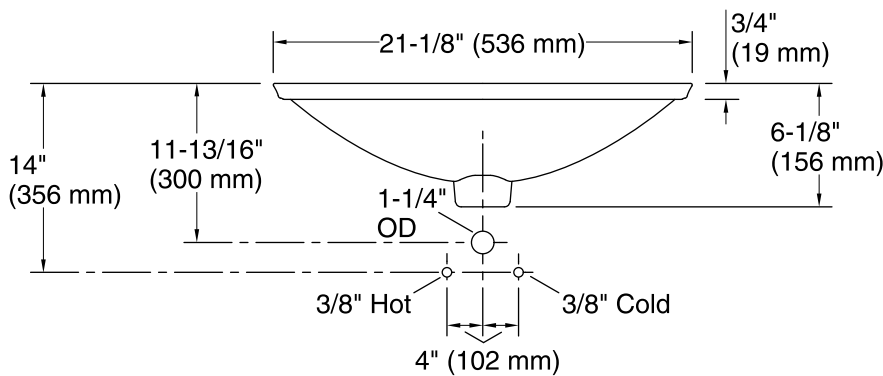

Dutchmaster Midnight Floral™ Carillon® Rectangle Bathroom Sink

Standard Installation